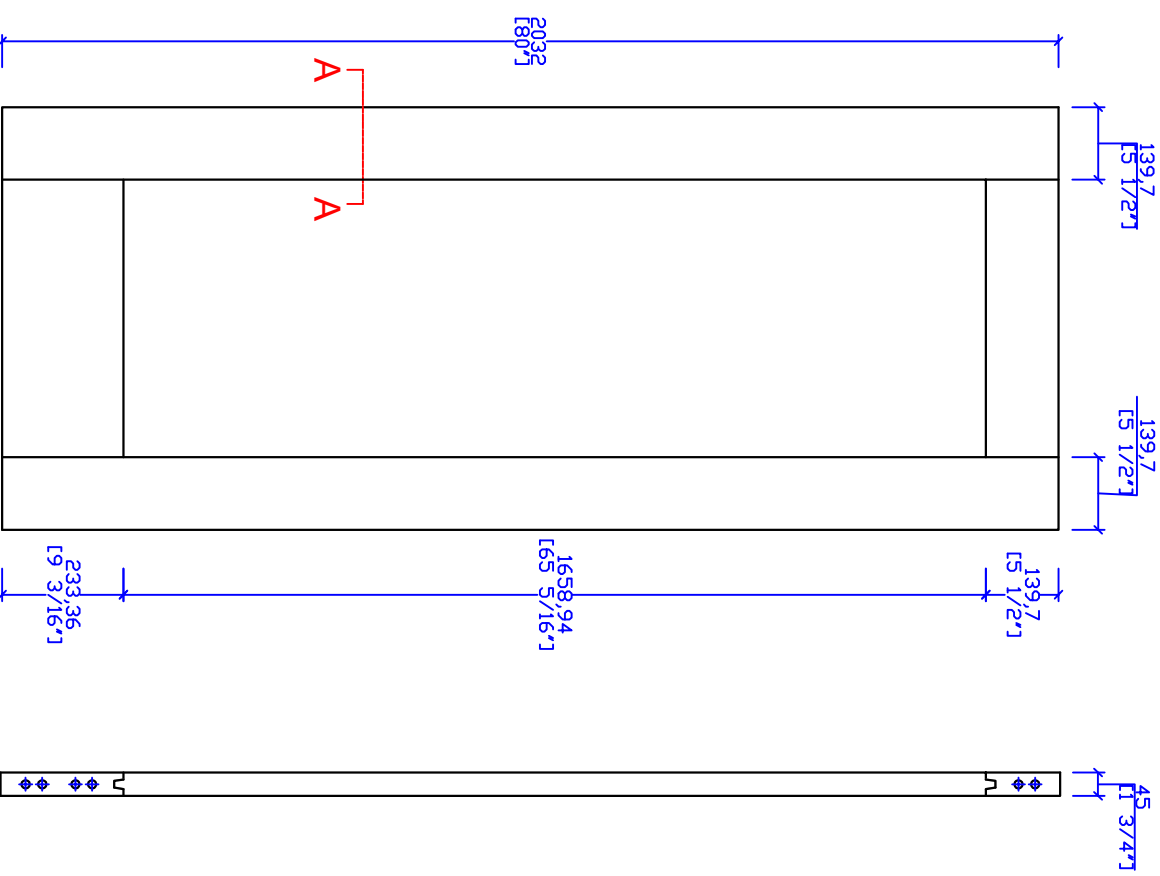

DOOR SIZE	DIM "A"	DIM "B"	PANEL SIZE	18mm
2-8	813 (32")	533.4 (21")	569x1694 (22.4"x66.693")	
3-0	914 (36")	635.0 (25")	670x1694 (26.378"x66.693")	

THIS DRAWING AND THE INFORMATION CONTAINED HEREIN IS PROPRIETARY TO TRIMLITE COMPANY AND SHALL NOT BE REPRODUCED, COPIED OR DISCLOSED IN WHOLE OR PART, OR USED FOR MANUFACTURE OR FOR ANY OTHER PURPOSE WITHOUT THE WRITTEN PERMISSION OF TRIMLITE COMPANY.

Rev. #	Description	Date	by Whom
A		2016.12.19	

TITLE  
**8401-FR**  
(1-3/4"x6-8") MDF

DRAWING NO. **T-8401FR-80-45**

LAYOUT **3/12** SCALE **NTS** DIMENSIONS **mm/[in "]**

DRAWN BY: **NTS** ARE IN DATE

**TRIMLITE**